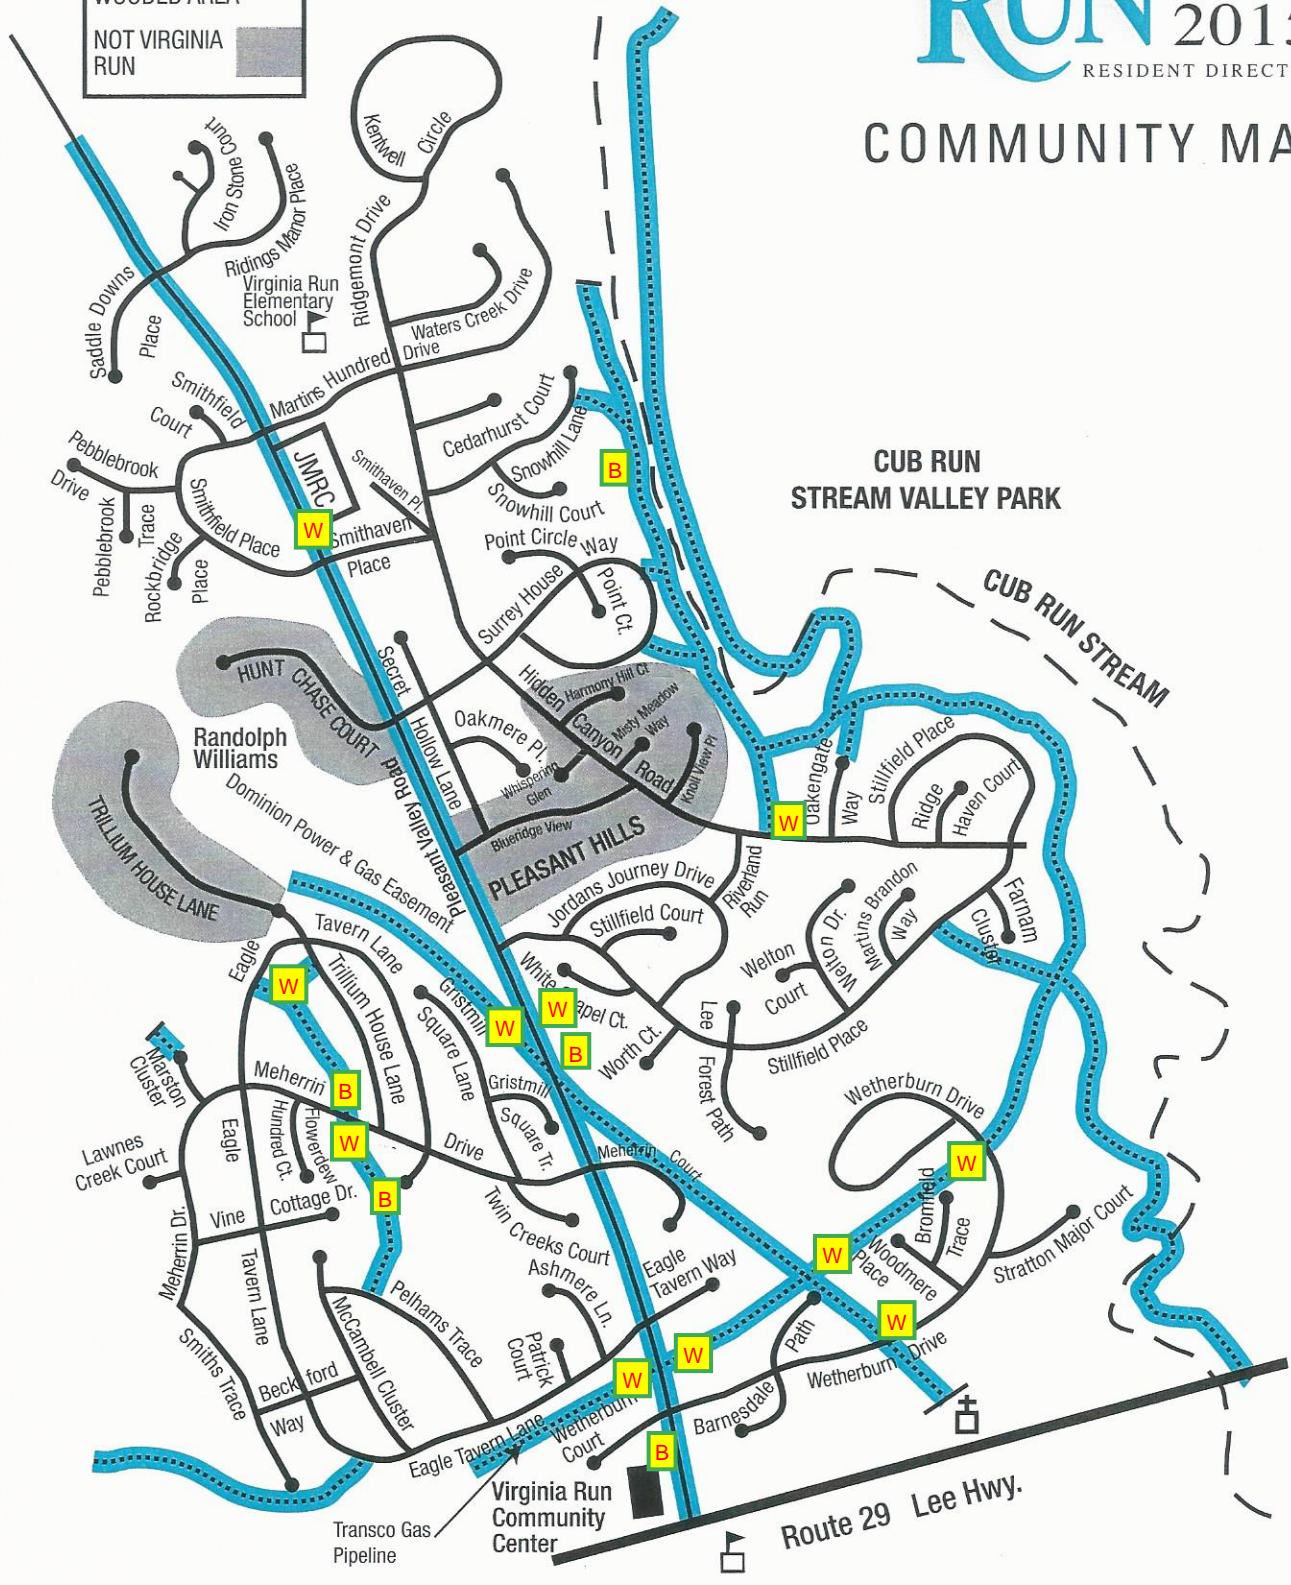

VIRGINIA RUN 2014 2015

RESIDENT DIRECTORY

COMMUNITY MAP

STREET	
TRAIL	
STREAM	
WOODED AREA	
NOT VIRGINIA RUN	

CUB RUN
STREAM VALLEY PARK

CUB RUN STREAM

PLEASANT HILLS

Route 29 Lee Hwy.